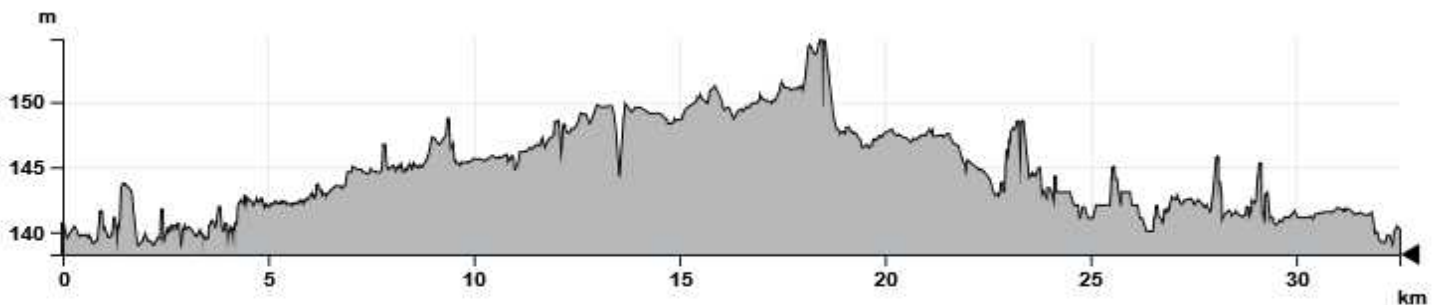

BL999 - From the banks of the river Ill to the Bruche Canal

LOCAL CIRCULAR CYCLE TRAILS -50 KM

32,4km ▲129m

Copyright : Achenheim, canal de la Bruche - C.Fleith

THE ROUTE

An unexpected, yet very pleasant circuit centred on the waterways of the River Ill and the Bruche Canal. The outlying villages of the second circle around the Eurometropolis are home to charming half-timbered houses and panoramic views of the Vosges Mountains and the Black Forest.

█ Road
 █ Restricted access road
 █ Separate cycle track
 █ Cycle lanes

📍 HOW TO GET THERE ?

- **Gare SNCF de Strasbourg**
- **Gare SNCF de Krimmeri-Meinau**
- **Gare SNCF de Strasbourg-Roethig**
- **Gare SNCF de Graffenstaden**
- **Gare SNCF de Geispolsheim**
- **Gare SNCF d'Entzheim - aéroport**