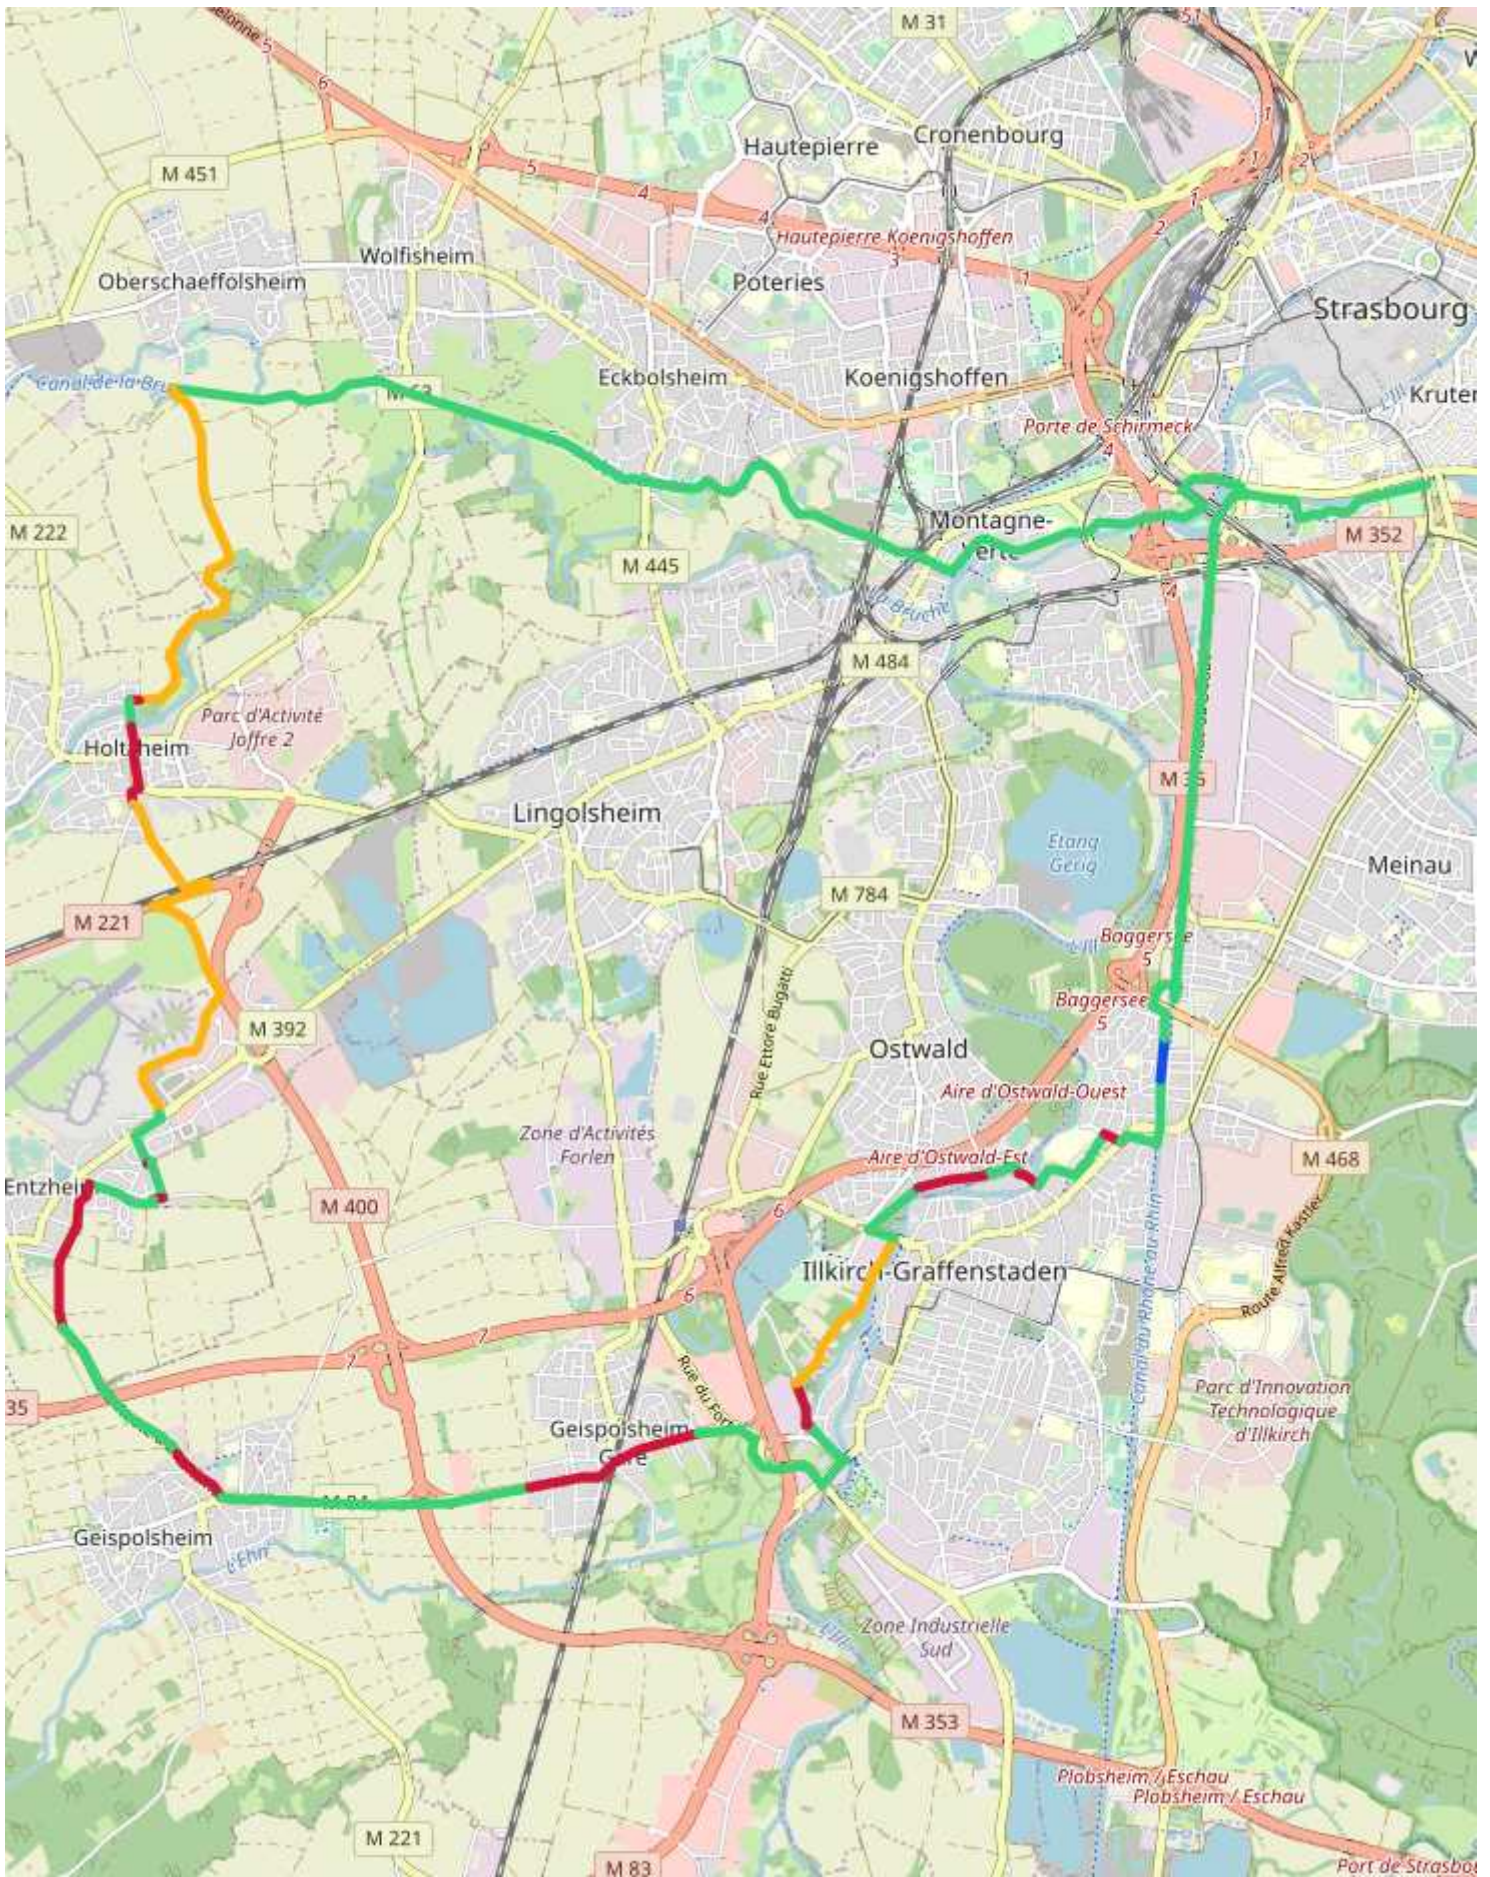

BL999 - From the banks of the river Ill to the Bruche Canal

LOCAL CIRCULAR CYCLE TRAILS -50 KM

32,4km ▲129m

Copyright : Achenheim, canal de la Bruche - C.Fleith

THE ROUTE

An unexpected, yet very pleasant circuit centred on the waterways of the River Ill and the Bruche Canal. The outlying villages of the second circle around the Eurometropolis are home to charming half-timbered houses and panoramic views of the Vosges Mountains and the Black Forest.

█ Road
 █ Restricted access road
 █ Separate cycle track
 █ Cycle lanes

📍 HOW TO GET THERE ?

- **Gare SNCF de Strasbourg**
- **Gare SNCF de Krimmeri-Meinau**
- **Gare SNCF de Strasbourg-Roethig**
- **Gare SNCF de Graffenstaden**
- **Gare SNCF de Geispolsheim**
- **Gare SNCF d'Entzheim - aéroport**