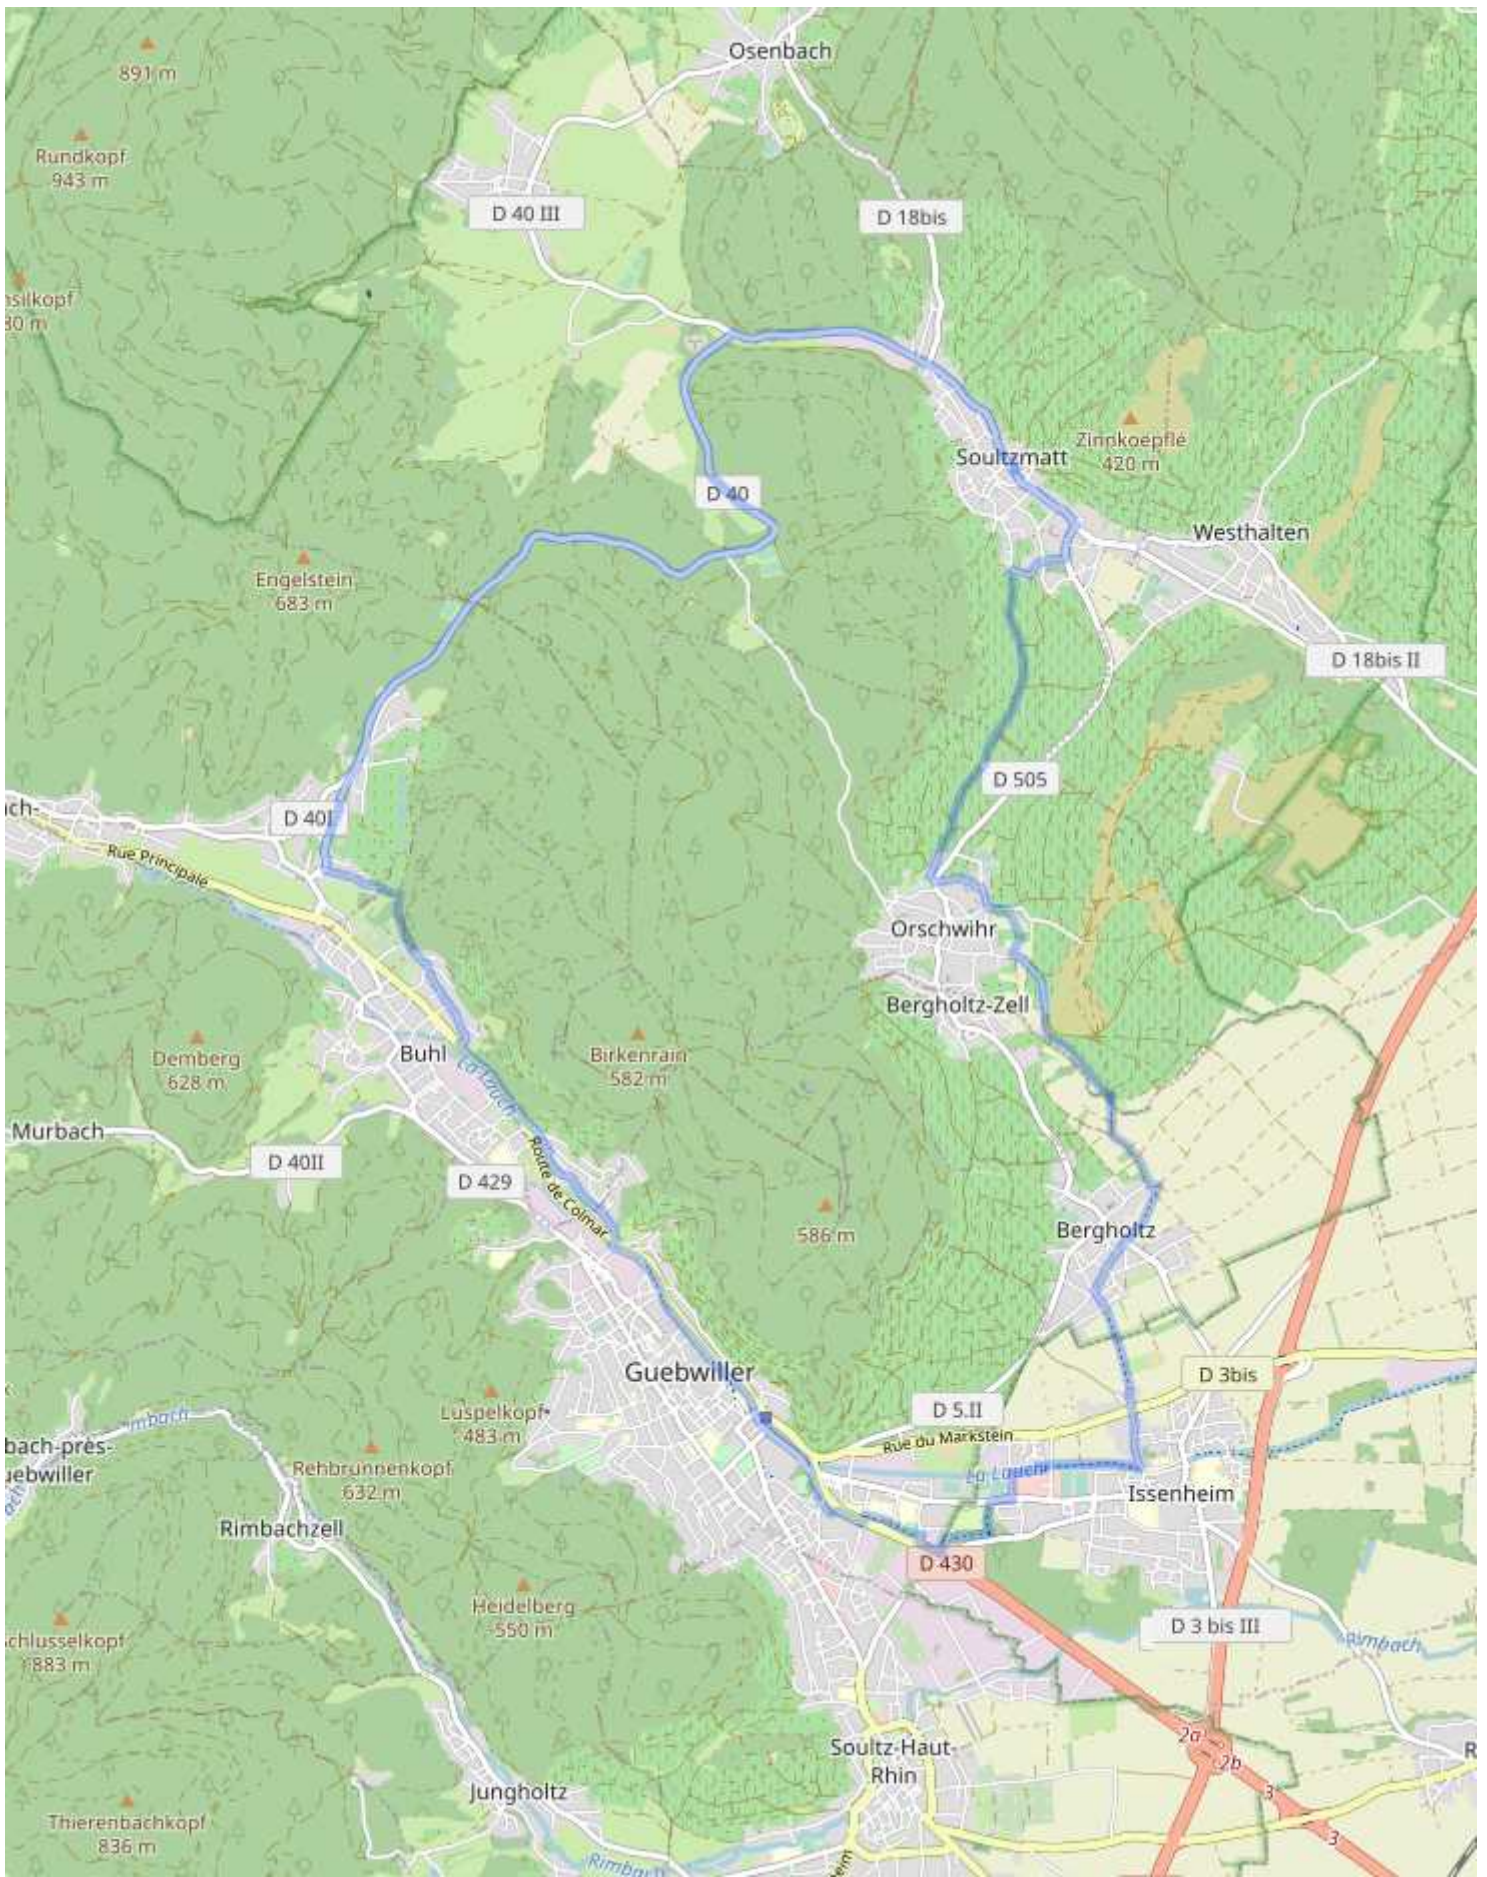

BL924 - The Celtic Way

LOCAL CIRCULAR CYCLE TRAILS -50 KM

24,8km ▲348m

Copyright : Espace Les Sources

🚲 THE ROUTE

The circuit leaves Guebwiller and winds through forest and vineyards to become a discovery tour of sites marked by Celtic rituals and legends. The remarkable trees in Marseillaise Park, the standing stone of Langstein and the legends of Bollenberg Hill are all on the menu of this itinerary through Alsace. (Climbing up to Bannstein Pass is not difficult and this route is open to everyone).