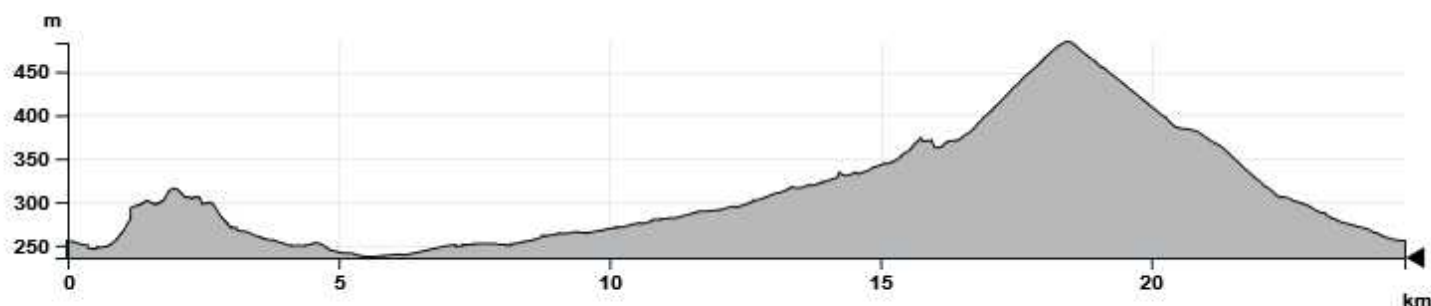

BL924 - The Celtic Way

LOCAL CIRCULAR CYCLE TRAILS -50 KM

24,8km ▲348m

Copyright : Espace Les Sources

🚲 THE ROUTE

The circuit leaves Guebwiller and winds through forest and vineyards to become a discovery tour of sites marked by Celtic rituals and legends. The remarkable trees in Marseillaise Park, the standing stone of Langstein and the legends of Bollenberg Hill are all on the menu of this itinerary through Alsace. (Climbing up to Bannstein Pass is not difficult and this route is open to everyone).