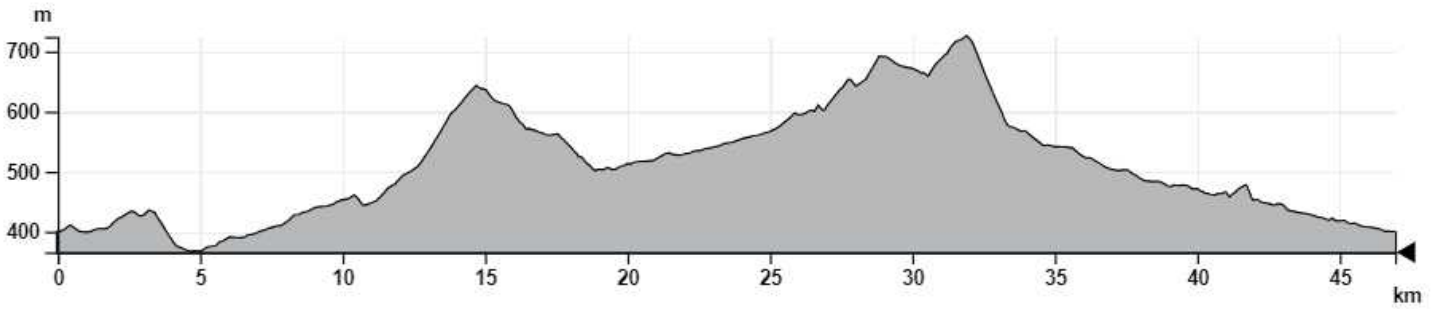

Autour du Glaserberg

● km

Copyright :

 THE ROUTE

— Road
 — Restricted access road
 — Separate cycle track
 — Cycle lanes

WHERE TO STAY?

HOTEL

- **Hôtel-Restaurant Petit Kohlberg**
Petit Kohlberg
68480 Lucelle
03 89 40 85 30
www.petitkohlberg.com